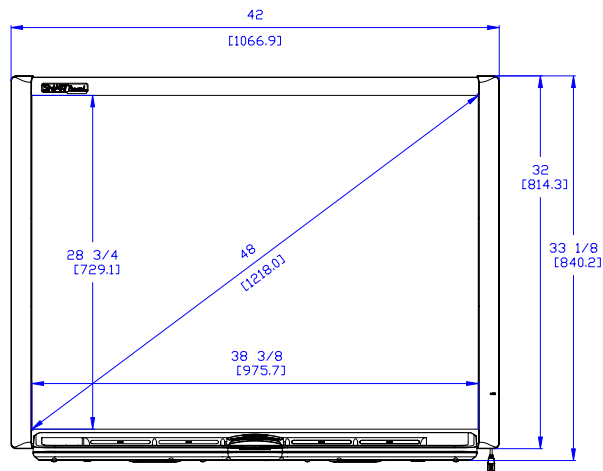

SMART Board™ 640 Interactive Whiteboard

Dimensions are subject to change without notice.

All dimensions +/- 1/8" [3 mm].

NOTE: DO NOT SCALE.

Front View

A

B

C

D

E

F

G

H

I

1207 - 11 Avenue SW, Suite 300
Calgary, AB T3C 0M5
CANADA

Support +1.403.228.5940 or
Toll Free 1.866.518.6791 (Canada/U.S.)

Support Fax +1.403.806.1256

support@smarttech.com
www.smarttech.com

Page: 1 of 1

Description: CADSB640v04Apr06