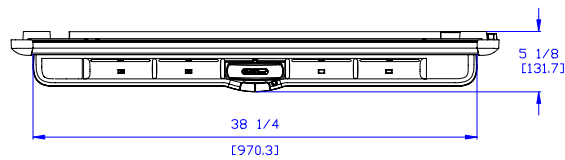

SMART Board™ 640 Interactive Whiteboard

Dimensions are subject to change without notice.

All dimensions +/- 1/8" [3 mm].

NOTE: DO NOT SCALE.

Top View