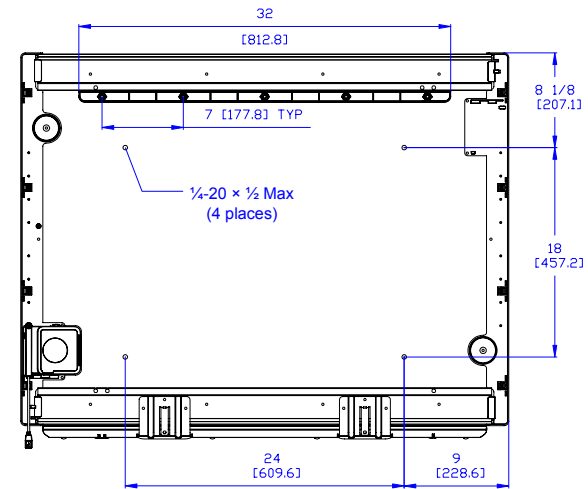

Back View

A

B

C

D

E

F

G

H

I

1207 - 11 Avenue SW, Suite 300
Calgary, AB T3C 0M5
CANADA

Support +1.403.228.5940 or
Toll Free 1.866.518.6791 (Canada/U.S.)

Support Fax +1.403.806.1256

support@smarttech.com
www.smarttech.com

Page: 1 of 1

Description: CADSB640v04Apr06