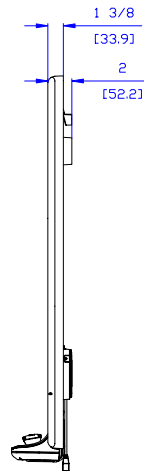

SMART Board™ 640 Interactive Whiteboard

Dimensions are subject to change without notice.

All dimensions +/- 1/8" [3 mm].

NOTE: DO NOT SCALE.

Side View

A

B

C

D

E

F

G

H

I

1207 - 11 Avenue SW, Suite 300
Calgary, AB T3C 0M5
CANADA

Support +1.403.228.5940 or
Toll Free 1.866.518.6791 (Canada/U.S.)

Support Fax +1.403.806.1256

support@smarttech.com
www.smarttech.com

Page: 1 of 1

Description: CADSB640v04Apr06